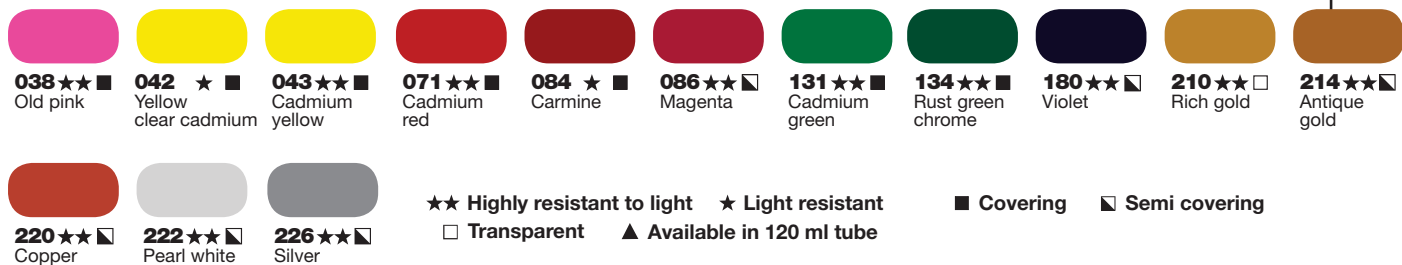

COLOR CHART PROFESSIONAL ACRYLICS GOLD

Grupo 1

Acrylic colors for professionals, highly covering.

Grupo 2

Artística **Dibu**